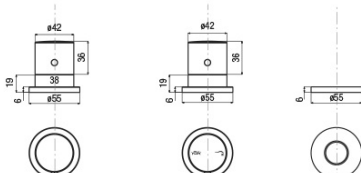

Technical sheet

TC-T11.D2-05

- kit maniglie regolazione temperatura e portata con deviazione completo di rosni cromo