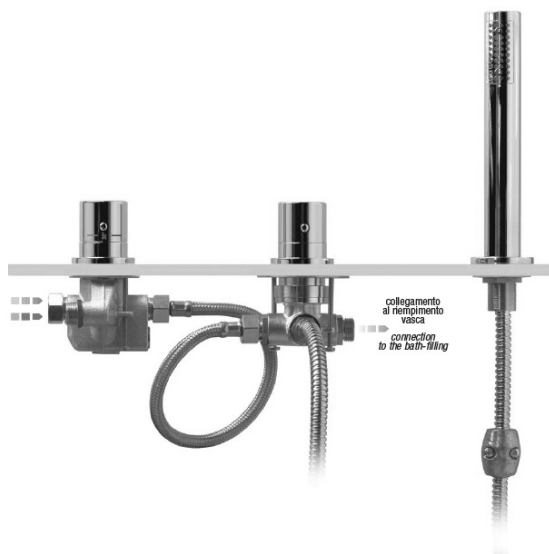

DC027CR

- doccia monogetto anticalcare ø 32 cromo

anti-scale handshower, ø 32 chrome