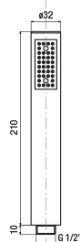

DC027CR

- doccia monogetto anticalcare ø 32 cromo

anti-scale handshower, ø 32 chrome