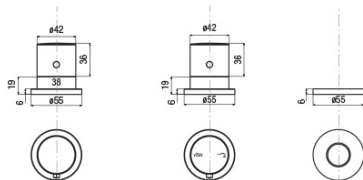

GO Deck Mounted 3 Hole Thermostatic Mixer Tap, chrome

Technical sheet

TC-T11.D2-05

- kit maniglie regolazione temperatura e portata con deviazione completo di rosni cromo