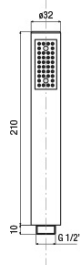

DC027CR

- doccia monogetto anticalcare ø 32 cromo

anti-scale handshower, ø 32 chrome