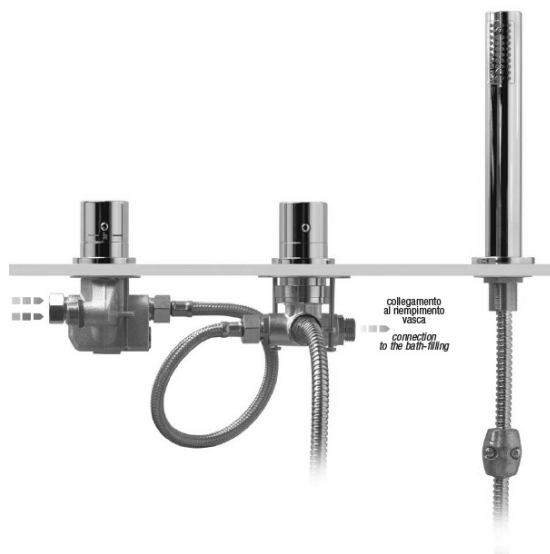

DC027CR

- doccia monogetto anticalcare ø 32 cromo

anti-scale handshower, ø 32 chrome