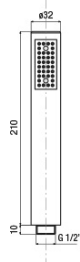

DC027CR

- doccia monogetto anticalcare ø 32 cromo

anti-scale handshower, ø 32 chrome