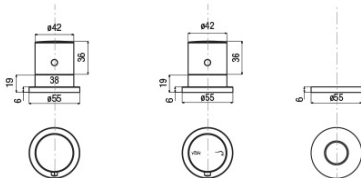

GO Deck Mounted 3 Hole Thermostatic Mixer Tap, chrome

Technical sheet

TC-T11.D2-05

- kit maniglie regolazione temperatura e portata con deviazione completo di rosni cromo