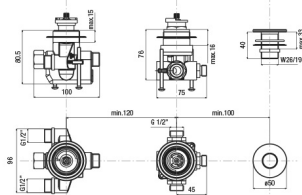

T11.D2-05

*diametri di foratura
Installation holes*

DC027CR

- doccia monogetto anticalcare ø 32 cromo

anti-scale handshower, ø 32 chrome