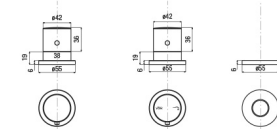

Technical sheet

TC-T11.D2-05