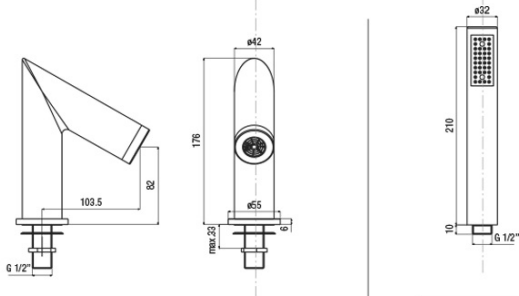

DC027CR

- doccia monogetto anticalcare ø 32 cromo

anti-scale handshower, ø 32 chrome