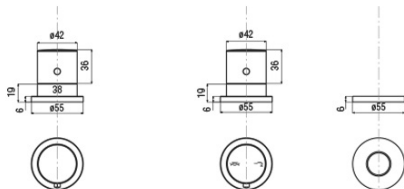

GO Deck Mounted 4 Hole Thermostatic Mixer Tap, chrome

Technical sheet

TC-T11.D2-05

- kit maniglie regolazione temperatura e portata con deviazione completo di rosconi cromo