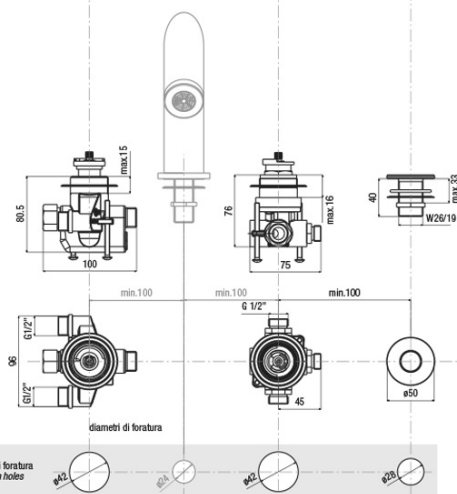

T11.D2-05

- kit sotto piano rubinetteria termostatica, deviatore ceramico e supporto doccia completo di fissaggi e flex. collegamento

under-deck kit comprising thermostatic mixer, ceramic diverter, bracket, fixing systems and flexible connections

*diametri di foratura
installation holes*

B01CR

- bocca erogazione completa di fissaggi e flex. collegamento cromo

deck bath spout comprising fixing system and flexible connection chrome