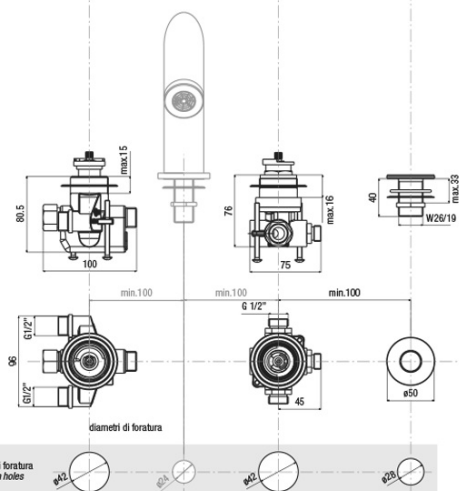

T11.D2-05

- kit sotto piano rubinetteria termostatica, deviatore ceramico e supporto doccia completo di fissaggi e flex. collegamento

under-deck kit comprising thermostatic mixer, ceramic diverter, bracket, fixing systems and flexible connections