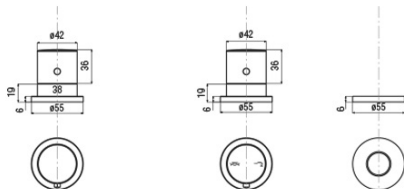

GO Deck Mounted 4 Hole Thermostatic Mixer Tap, chrome

Technical sheet

TC-T11.D2-05

- kit maniglie regolazione temperatura e portata con deviazione completo di rosoni cromo