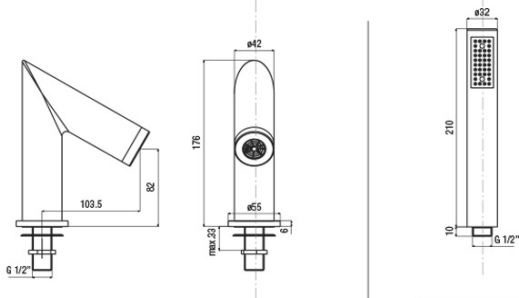

B01CR

- bocca erogazione completa di fissaggi e flex. collegamento cromo

deck bath spout comprising fixing system and flexible connection chrome

DC027CR

- doccia monogetto anticalcare ø 32 cromo

anti-scale handshower, ø 32 chrome