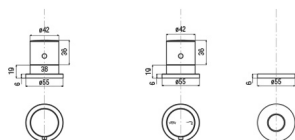

Technical sheet

TC-T11.D2-05