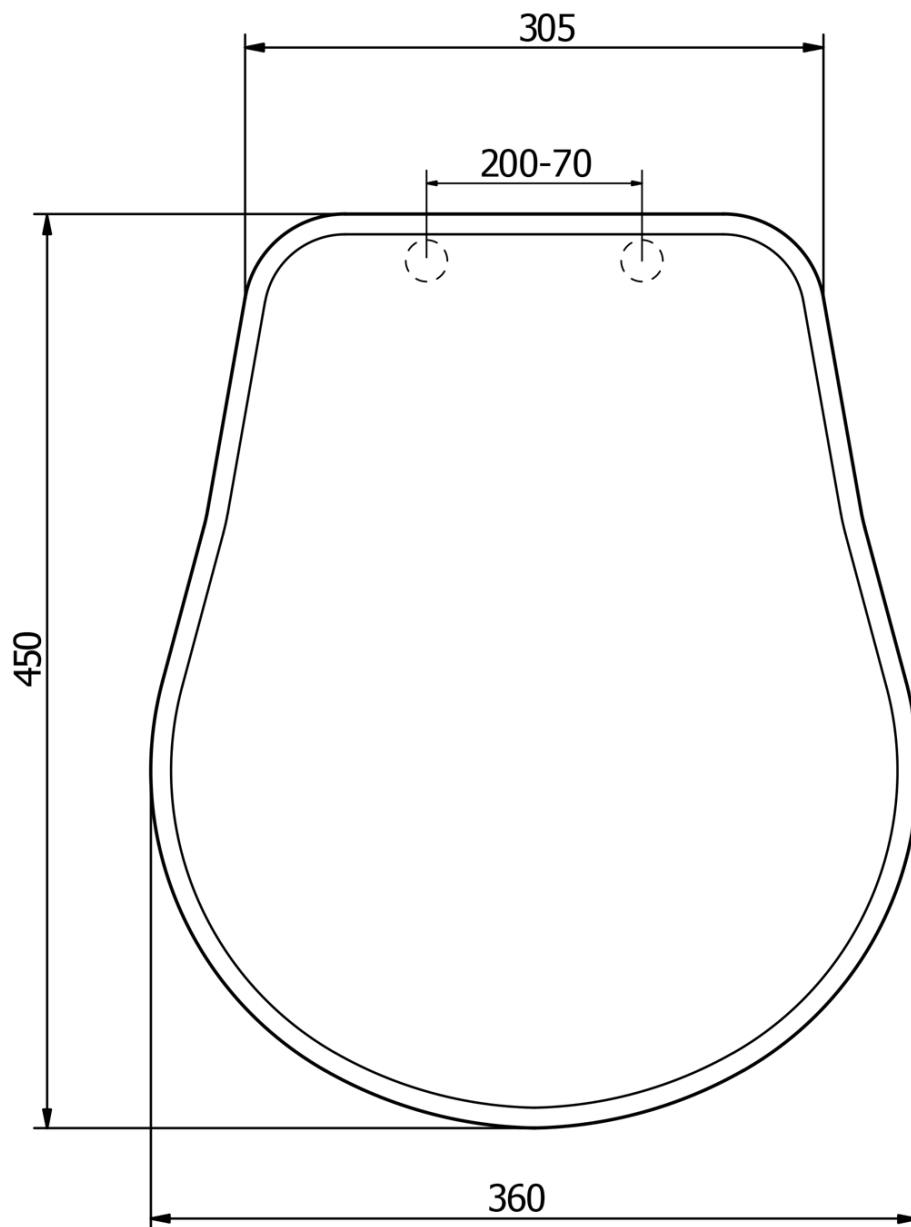

RETRO Toilet Seat, walnut/chrome

KERASAN

Order code: 109040

Basic information

Brand: Kerasan
Series: RETRO KERASAN

Properties

Colour: Brown
Material: Wood
Shape: For specific toilets
Weight / Piece: 3.2 kg
Packaging: 1 Piece
Warranty: 2 years

Technical sheet

TL:45mm