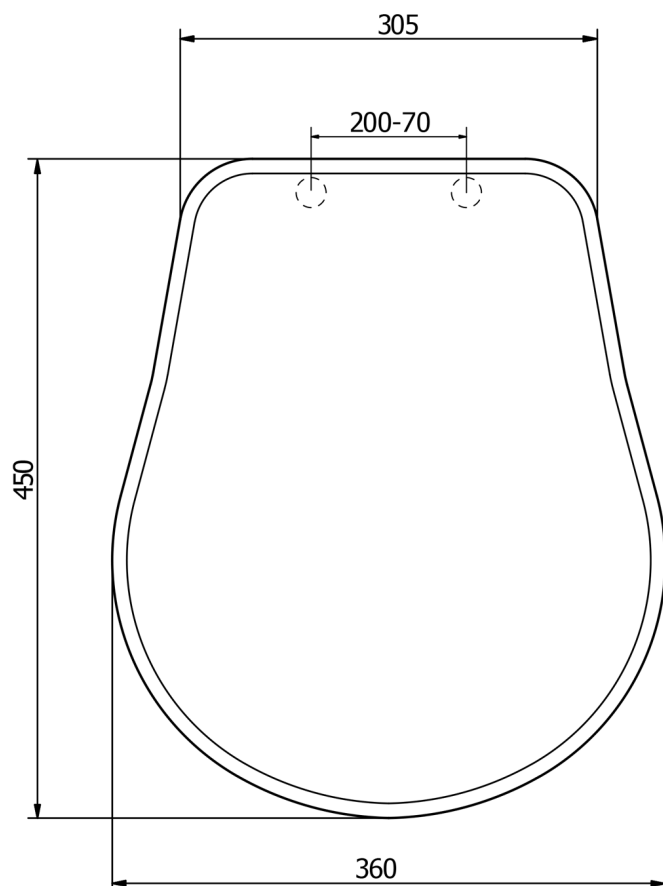

RETRO Toilet Seat, walnut/chrome

Order code: 109040

Properties

Colour: Brown

Material: Wood

Warranty: 2 years

**Technical sheet**

TL:45mm