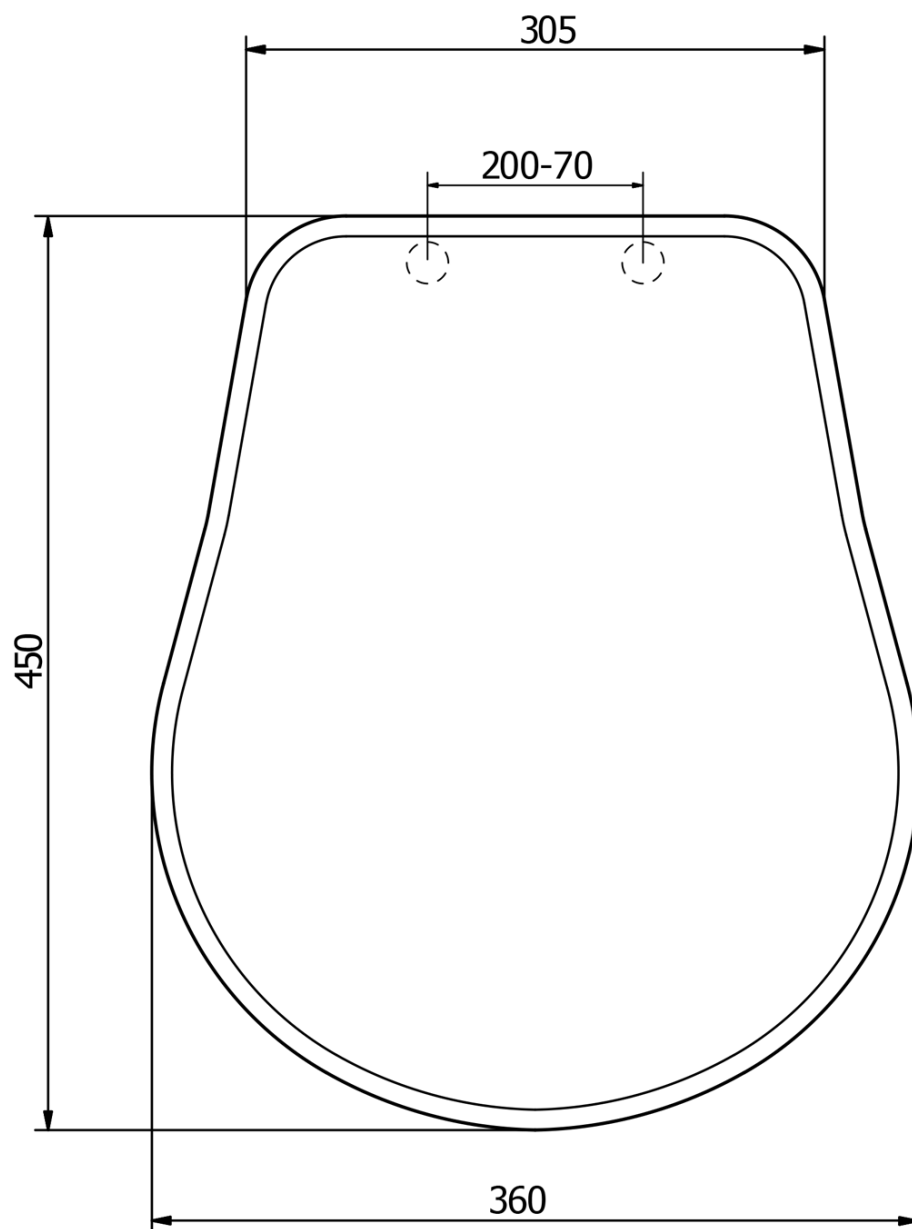

## RETRO Toilet Seat, white/chrome

KERASAN

Order code: 109001

### Properties

Colour: White  
Material: Polyester  
Shape: For specific toilets  
Weight / Piece: 3.2 kg  
Packaging: 1 Piece  
Warranty: 2 years

Technical sheet

TL:45mm