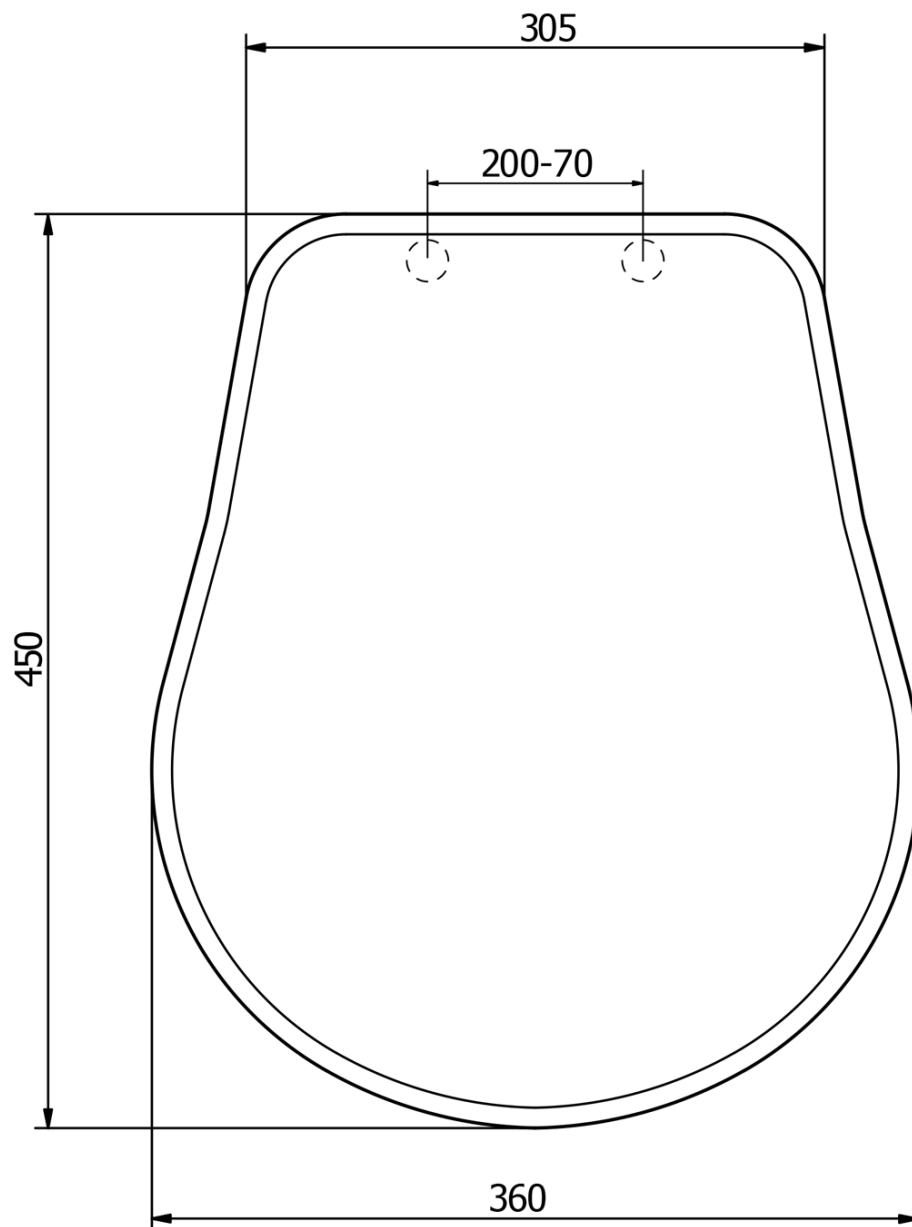

## RETRO Toilet Seat, white/chrome

KERASAN

Order code: 109001

### Properties

Colour: White  
Material: Polyester  
Shape: For specific toilets  
Weight / Piece: 3.2 kg  
Packaging: 1 Piece  
Warranty: 2 years

Technical sheet

TL:45mm