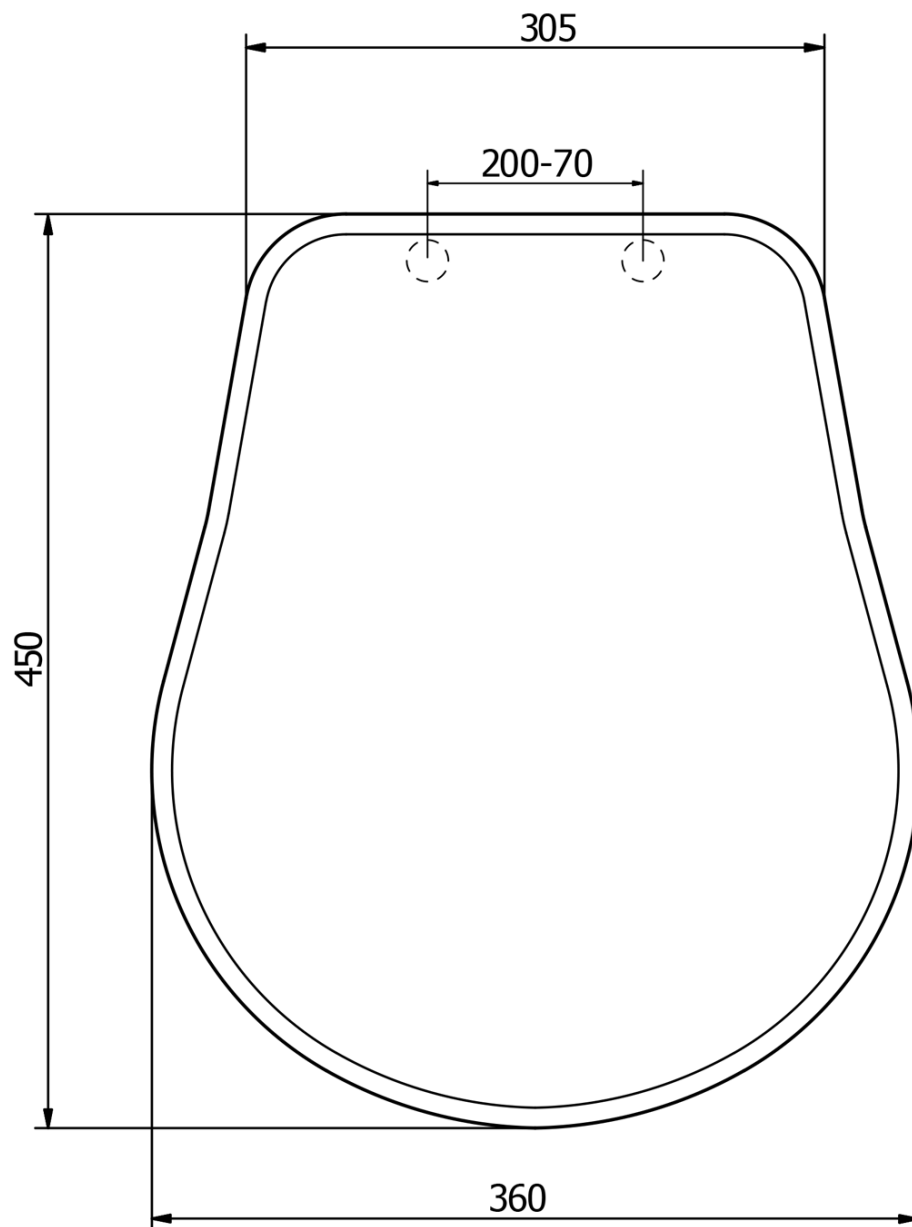

RETRO Toilet Seat, white/chrome

KERASAN

Order code: 109001

Basic information

Brand: Kerasan
Series: RETRO KERASAN

Properties

Colour: White
Material: Polyester
Shape: For specific toilets
Weight / Piece: 3.2 kg
Packaging: 1 Piece
Warranty: 2 years

Technical sheet

TL:45mm