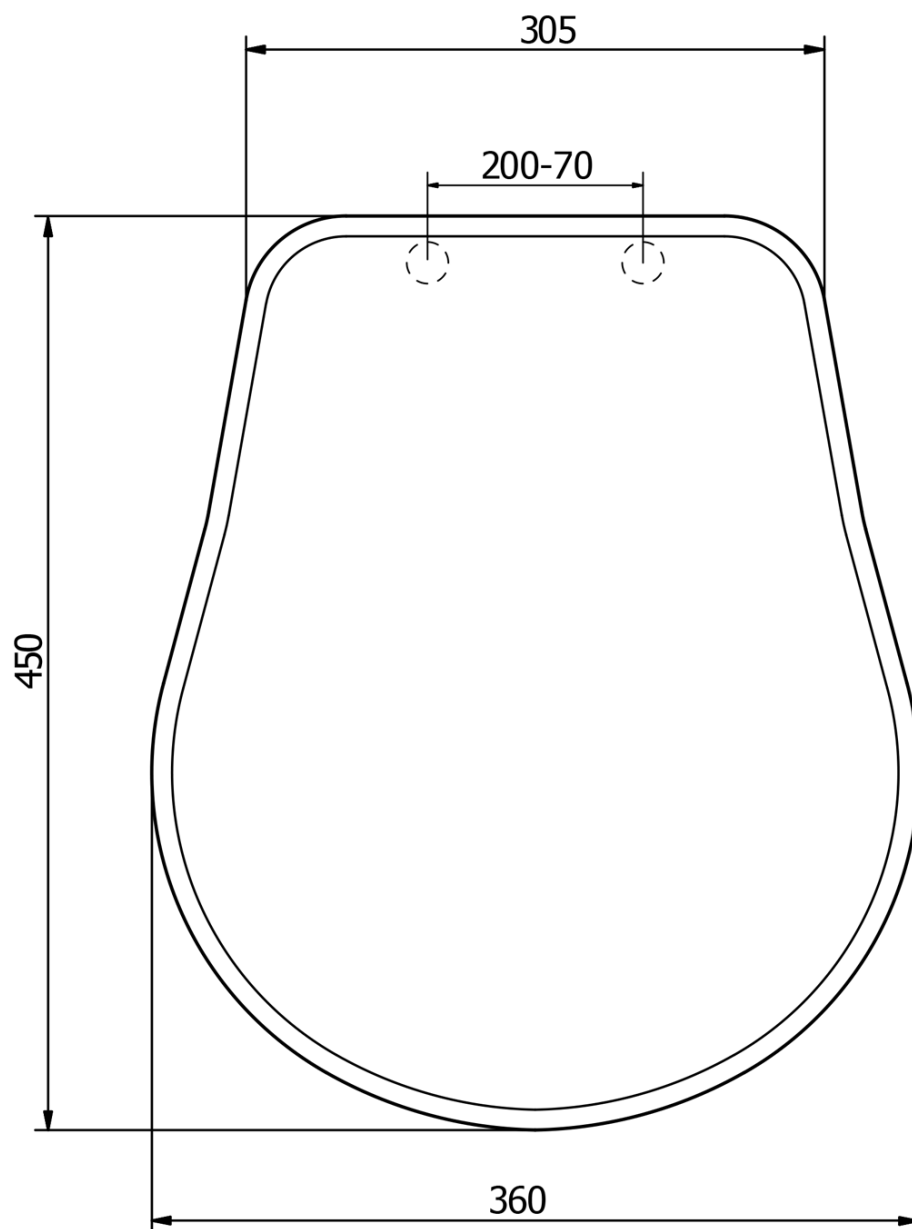

RETRO Toilet Seat, white/chrome

KERASAN

Order code: 109001

Basic information

Brand: Kerasan
Series: RETRO KERASAN

Properties

Colour: White
Material: Polyester
Shape: For specific toilets
Weight / Piece: 3.2 kg
Packaging: 1 Piece
Warranty: 2 years

Technical sheet

TL:45mm