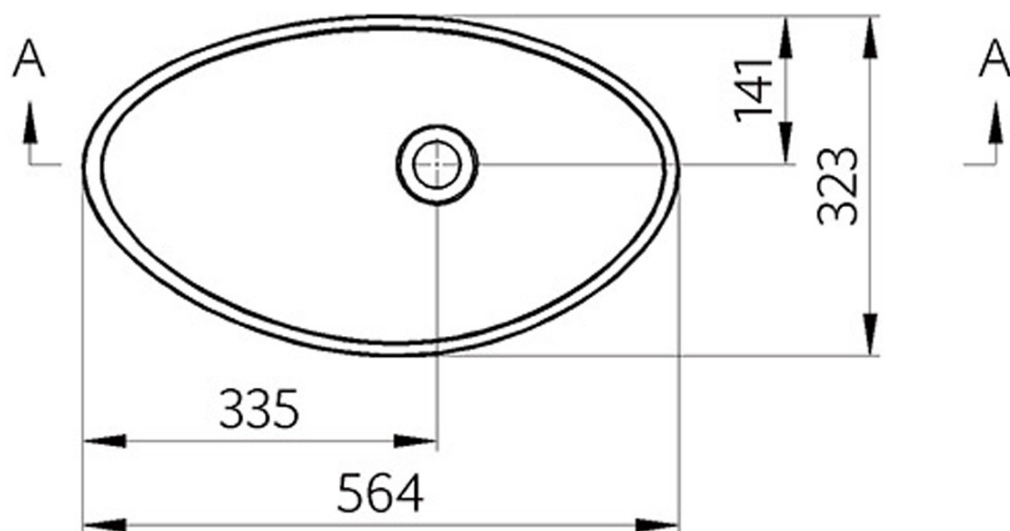

Technical sheet