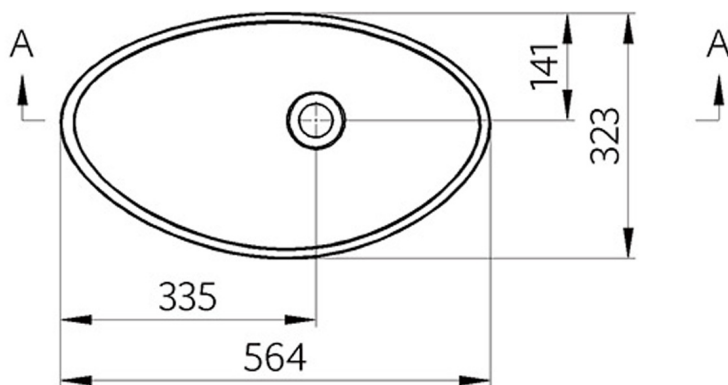

## ROSSETA countertop Cultured Marble Washbasin 56,4x32,3cm, white

Order code: RS564

### Size

Width: 564 mm

Depth: 323 mm

## Technical sheet

A-A