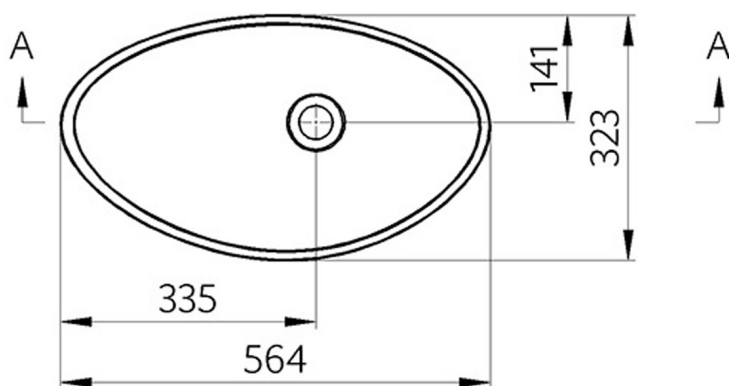

Technical sheet