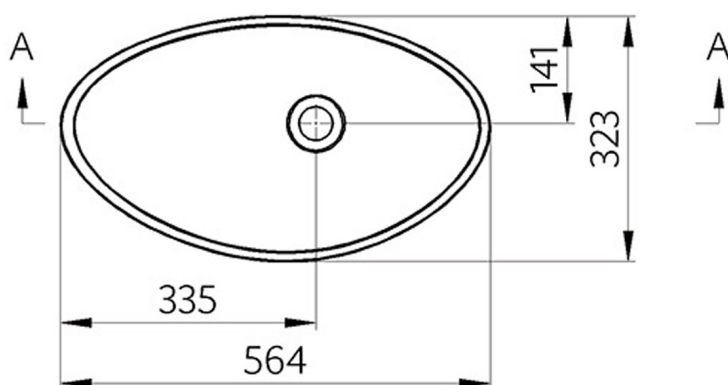

Technical sheet