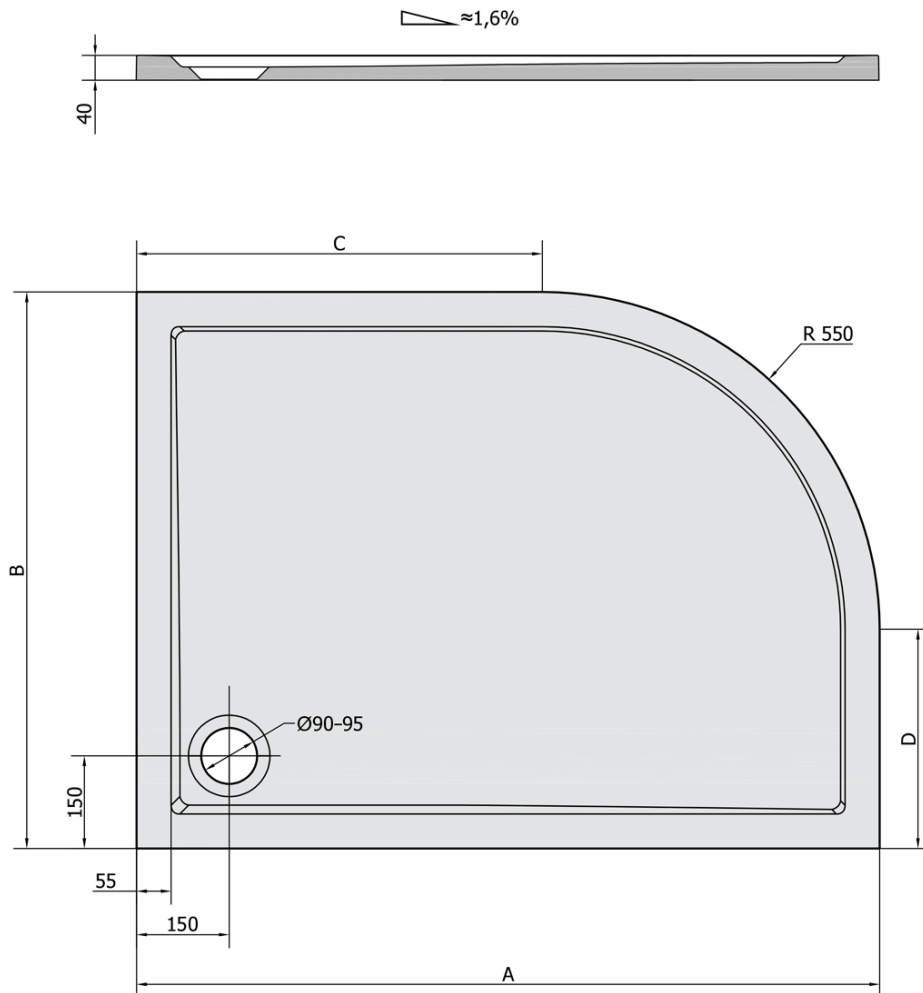

RENA R Quadrant Cast Marble Shower Tray

90x80cm, R550, right, White

Order code: 72891

Basic information

Brand: Polysan
Series: KLASIK

Size

Length: 900 mm
Width: 800 mm
Height: 40 mm

Properties

Colour: White
Material: Cast marble
Shape: Asymmetric
Waste diameter: 90 mm
Radius: R550
Bottom Relief (surface): Smooth
Weight / Piece: 40.0 kg
Packaging: 1 Piece
Warranty: 2 years

We recommend buy

1 Piece Shower Tray Legs (6 Pcs/Set) (Order code: PV006)

RENA R Quadrant Cast Marble Shower Tray
90x80cm, R550, right, White

Technical sheet

RENA	kod	A	B	C	D
90x80L	72890	900	800	350	250
90x80R	72891	900	800	350	250
100x80L	75511	1000	800	450	250
100x80R	76511	1000	800	450	250
120x90L	64611	1200	900	650	350
120x90R	65611	1200	900	650	350