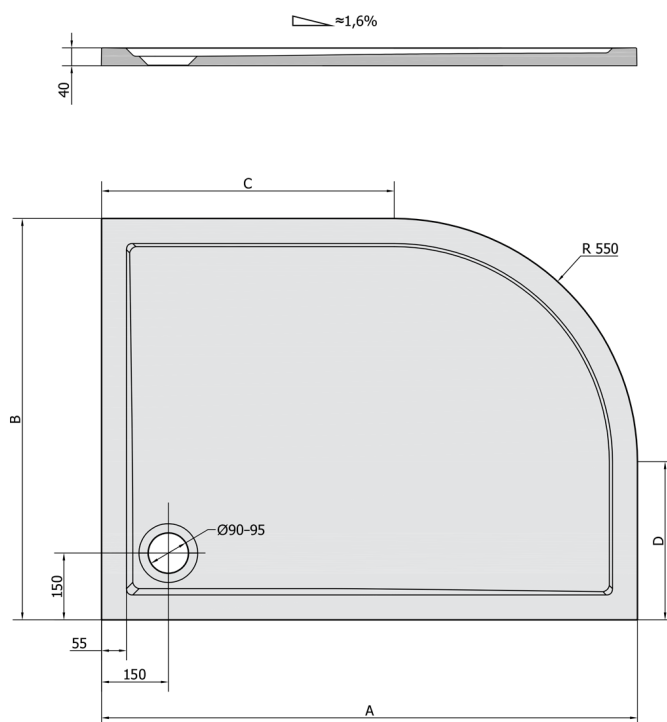

RENA R Quadrant Cast Marble Shower Tray 90x80cm, R550, right, White

Order code: 72891

Size

Length: 900 mm

Width: 800 mm

Height: 40 mm

Properties

Colour: White

Material: Cast marble

Warranty: 2 years

Technical sheet

RENA	kod	A	B	C	D
90x80L	72890	900	800	350	250
90x80R	72891	900	800	350	250
100x80L	75511	1000	800	450	250
100x80R	76511	1000	800	450	250
120x90L	64611	1200	900	650	350
120x90R	65611	1200	900	650	350