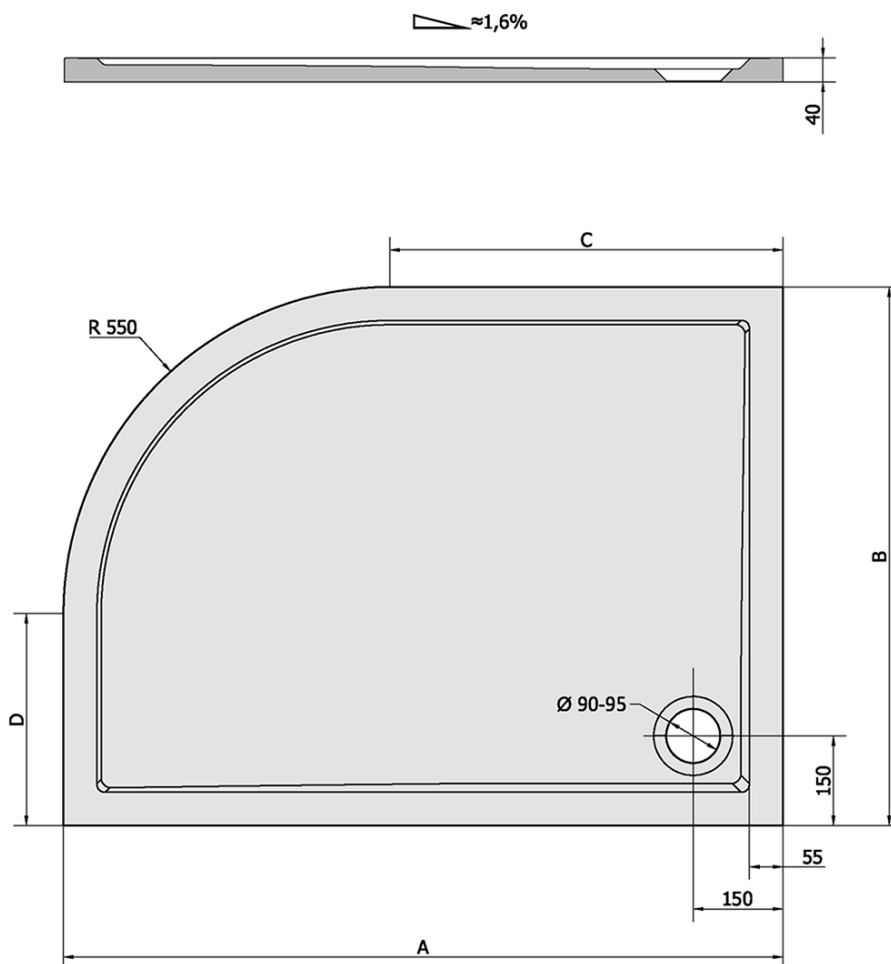

RENA L Quadrant Cast Marble Shower Tray

90x80cm, R550, left, White

Order code: 72890

Basic information

Brand: Polysan
Series: KLASIK

Size

Length: 900 mm
Width: 800 mm
Height: 40 mm

Properties

Colour: White
Material: Cast marble
Shape: Asymmetric
Waste diameter: 90 mm
Radius: R550
Bottom Relief (surface): Smooth
Weight / Piece: 40.0 kg
Packaging: 1 Piece
Warranty: 2 years

We recommend buy

1 Piece Shower Tray Legs (6 Pcs/Set) (Order code: PV006)

RENA L Quadrant Cast Marble Shower Tray
90x80cm, R550, left, White

Technical sheet

RENA	kod	A	B	C	D
90x80L	72890	900	800	350	250
90x80R	72891	900	800	350	250
100x80L	75511	1000	800	450	250
100x80R	76511	1000	800	450	250
120x90L	64611	1200	900	650	350
120x90R	65611	1200	900	650	350