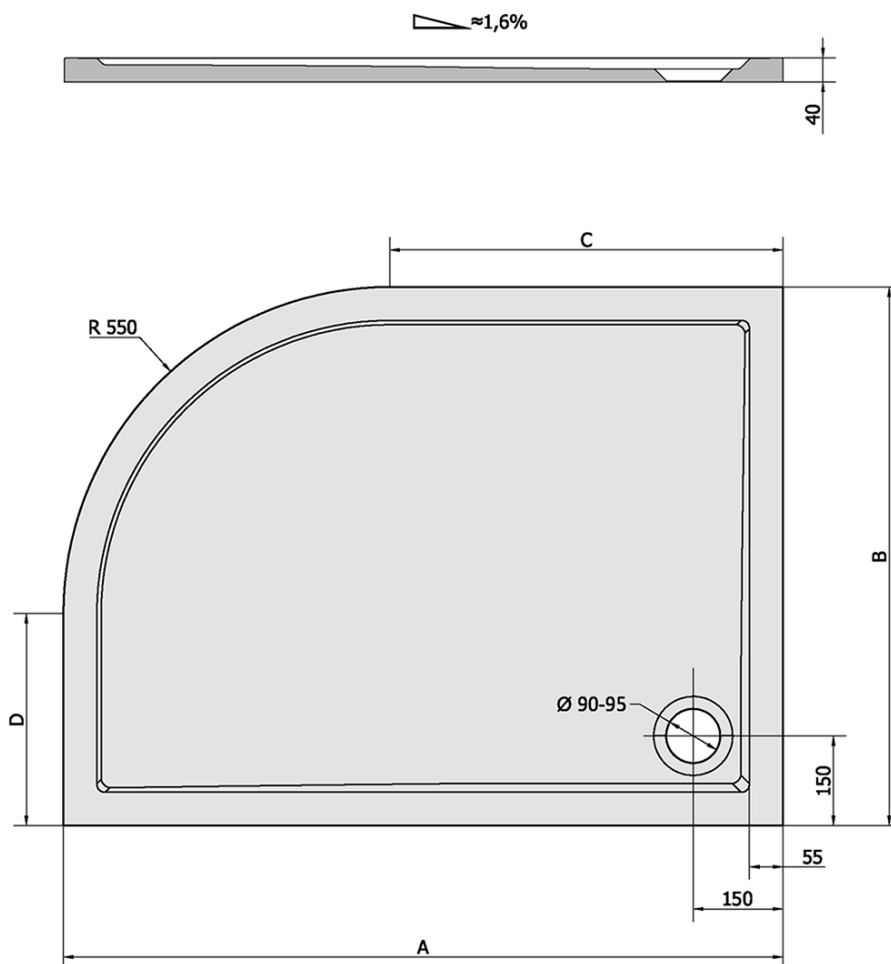

# RENA L Quadrant Cast Marble Shower Tray

90x80cm, R550, left, White

Order code: 72890

## Size

Length: 900 mm  
Width: 800 mm  
Height: 40 mm

## Properties

Colour: White  
Material: Cast marble  
Shape: Asymmetric  
Waste diameter: 90 mm  
Radius: R550  
Bottom Relief (surface): Smooth  
Weight / Piece: 40.0 kg  
Packaging: 1 Piece  
Warranty: 2 years

## We recommend buy

1 Piece Shower Tray Legs (6 Pcs/Set) (Order code: PV006)

RENA L Quadrant Cast Marble Shower Tray  
90x80cm, R550, left, White

Technical sheet

RENA	kod	A	B	C	D
90x80L	72890	900	800	350	250
90x80R	72891	900	800	350	250
100x80L	75511	1000	800	450	250
100x80R	76511	1000	800	450	250
120x90L	64611	1200	900	650	350
120x90R	65611	1200	900	650	350