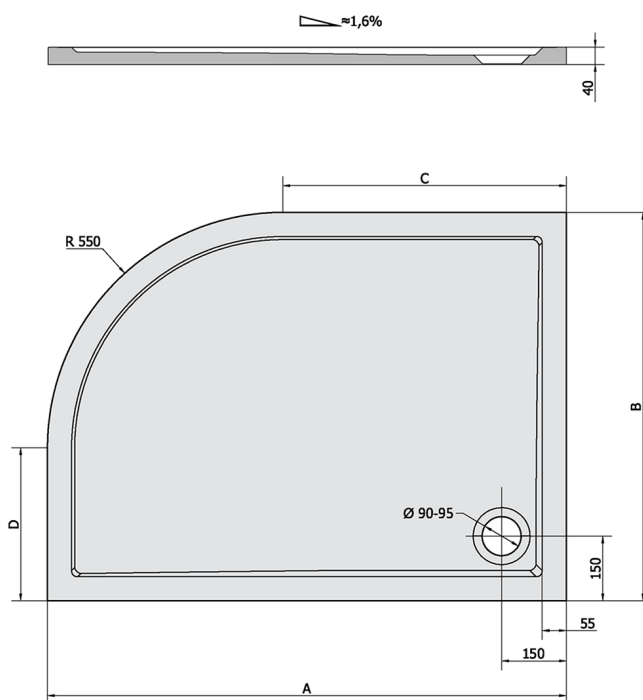

RENA L Quadrant Cast Marble Shower Tray 90x80cm, R550, left, White

Order code: 72890

Size

Length: 900 mm

Width: 800 mm

Height: 40 mm

Properties

Colour: White

Material: Cast marble

Warranty: 2 years

Technical sheet

RENA	kod	A	B	C	D
90x80L	72890	900	800	350	250
90x80R	72891	900	800	350	250
100x80L	75511	1000	800	450	250
100x80R	76511	1000	800	450	250
120x90L	64611	1200	900	650	350
120x90R	65611	1200	900	650	350