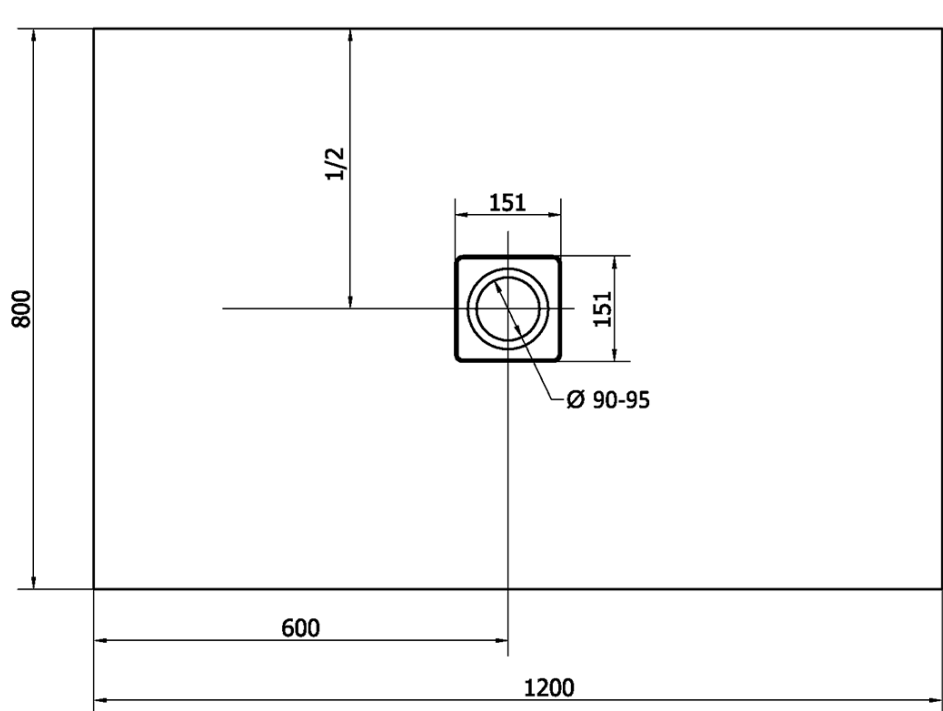

FLEXIA Cast Marble Shower Tray 120x80cm, Cuttable According To Your Req

Order code: 77922

Basic information

Brand: Polysan
Series: FLEXIA

Size

Length: 1200 mm
Width: 800 mm
Height: 30 mm

Properties

Colour: White
Material: Cast marble
Shape: Rectangular
Waste diameter: 90 mm
Weight / Piece: 55.0 kg
Packaging: 1 Piece
Warranty: 2 years

We recommend buy

1 Piece FLEXIA Shower Tray Waste Ø 90mm, DN40, brushed stainless steel (Order code: 17731)

Technical sheet

----- STRANA ŘEZU
CUTTED EDGE