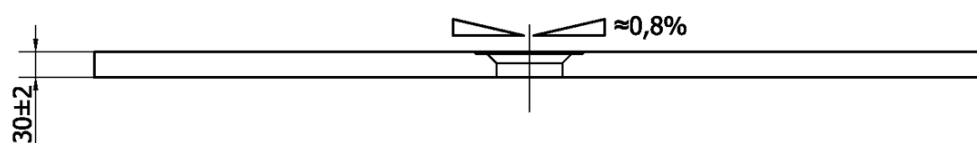

## Size

Length: 1200 mm  
Width: 900 mm  
Height: 30 mm

## Properties

Colour: White  
Material: Cast marble  
Shape: Rectangular  
Waste diameter: 90 mm  
Weight / Piece: 61.0 kg  
Packaging: 1 Piece  
Warranty: 2 years

## We recommend buy

1 Piece FLEXIA Shower Tray Waste Ø 90mm, DN40, brushed stainless steel (Order code: 17731)

FLEXIA Cast Marble Shower Tray 120x90cm,  
Cuttable According To Your Req

Technical sheet

----- STRANA ŘEZU  
CUTTED EDGE