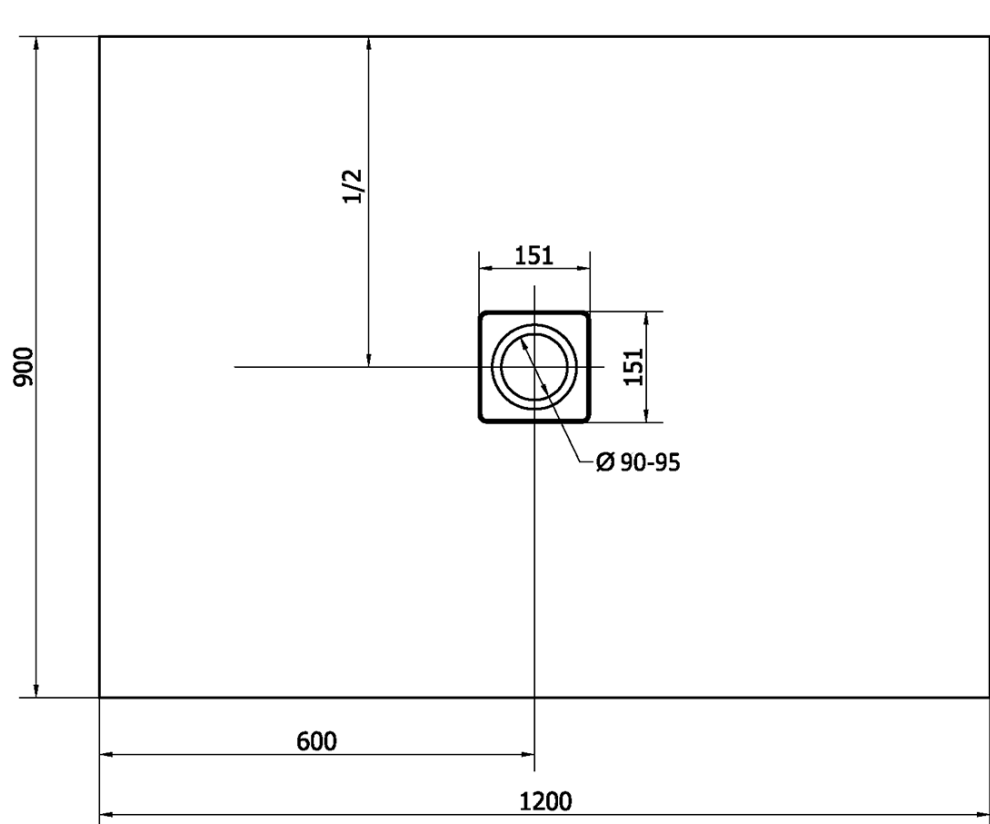

## Size

Length: 1200 mm  
Width: 900 mm  
Height: 30 mm

## Properties

Colour: White  
Material: Cast marble  
Shape: Rectangular  
Waste diameter: 90 mm  
Weight / Piece: 61.0 kg  
Packaging: 1 Piece  
Warranty: 2 years

## We recommend buy

1 Piece FLEXIA Shower Tray Waste Ø 90mm, DN40, brushed stainless steel (Order code: 17731)

FLEXIA Cast Marble Shower Tray 120x90cm,  
Cuttable According To Your Req

Technical sheet

----- STRANA ŘEZU  
CUTTED EDGE