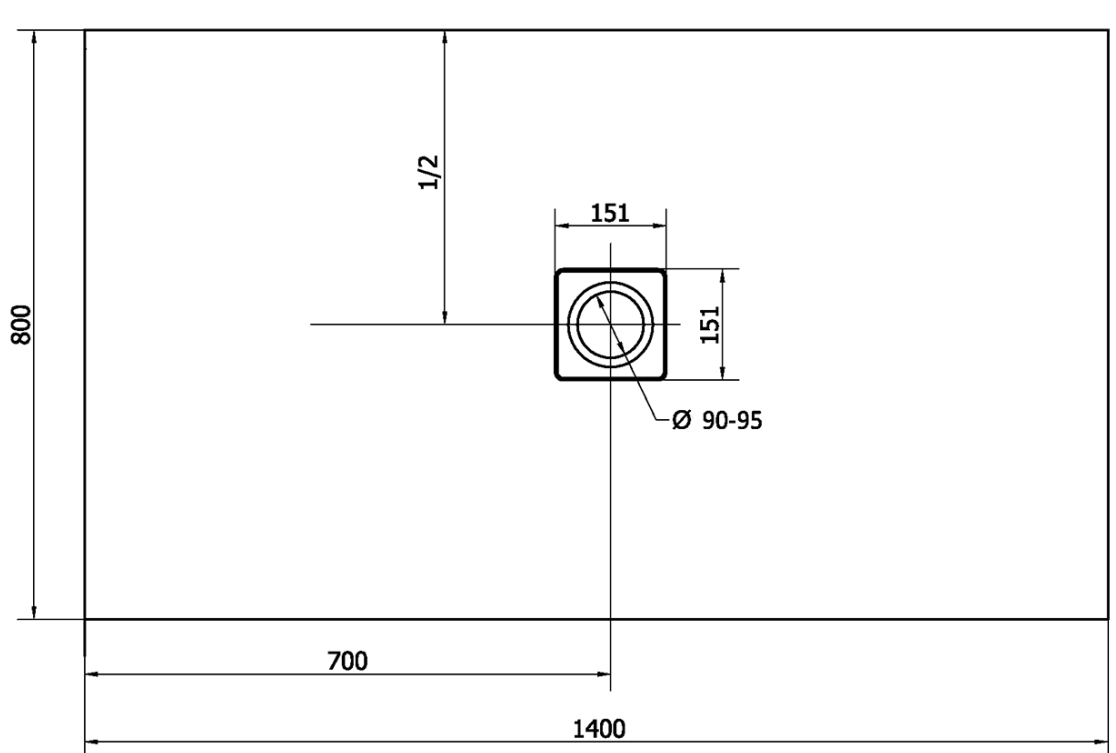

FLEXIA Cast Marble Shower Tray 140x80cm, Cuttable According To Your Req

Order code: 72900

Basic information

Brand: Polysan
Series: FLEXIA

Size

Length: 1400 mm
Width: 800 mm
Height: 30 mm

Properties

Colour: White
Material: Cast marble
Shape: Rectangular
Waste diameter: 90 mm
Weight / Piece: 63.0 kg
Packaging: 1 Piece
Warranty: 2 years

We recommend buy

1 Piece FLEXIA Shower Tray Waste Ø 90mm, DN40, brushed stainless steel (Order code: 17731)

Technical sheet

----- STRANA ŘEZU
CUTTED EDGE