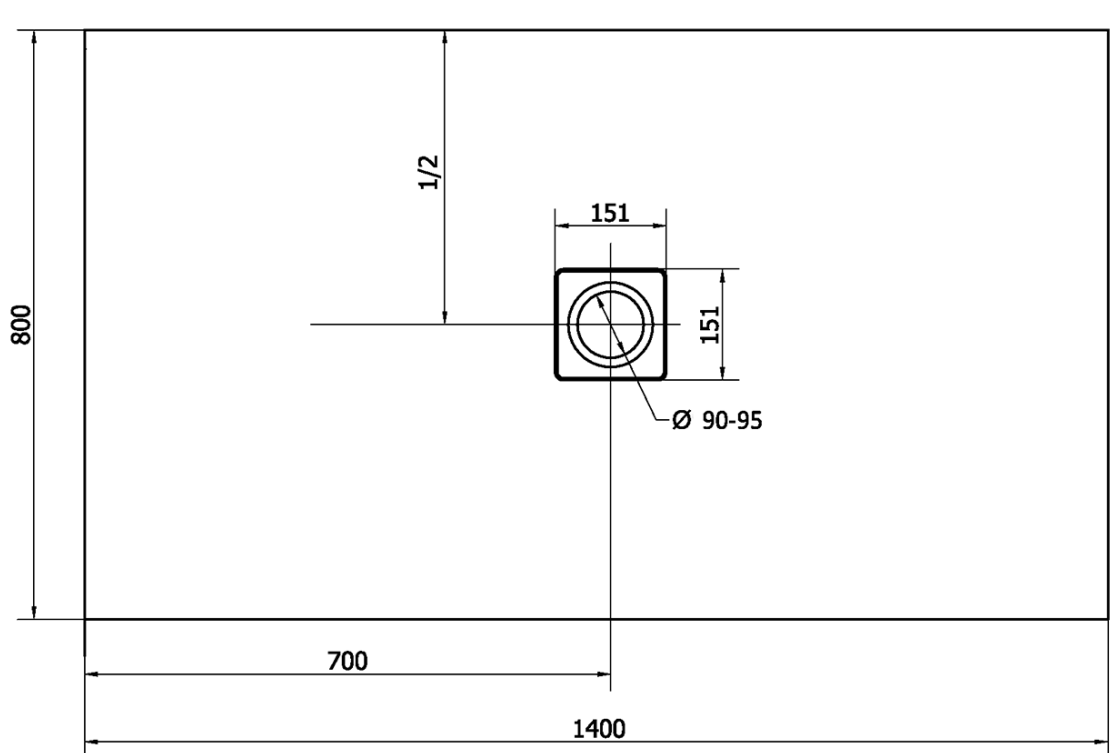

### Size

Length: 1400 mm  
Width: 800 mm  
Height: 30 mm

### Properties

Colour: White  
Material: Cast marble  
Shape: Rectangular  
Waste diameter: 90 mm  
Weight / Piece: 63.0 kg  
Packaging: 1 Piece  
Warranty: 2 years

### We recommend buy

1 Piece FLEXIA Shower Tray Waste Ø 90mm, DN40, brushed stainless steel (Order code: 17731)

Technical sheet

----- STRANA ŘEZU  
CUTTED EDGE