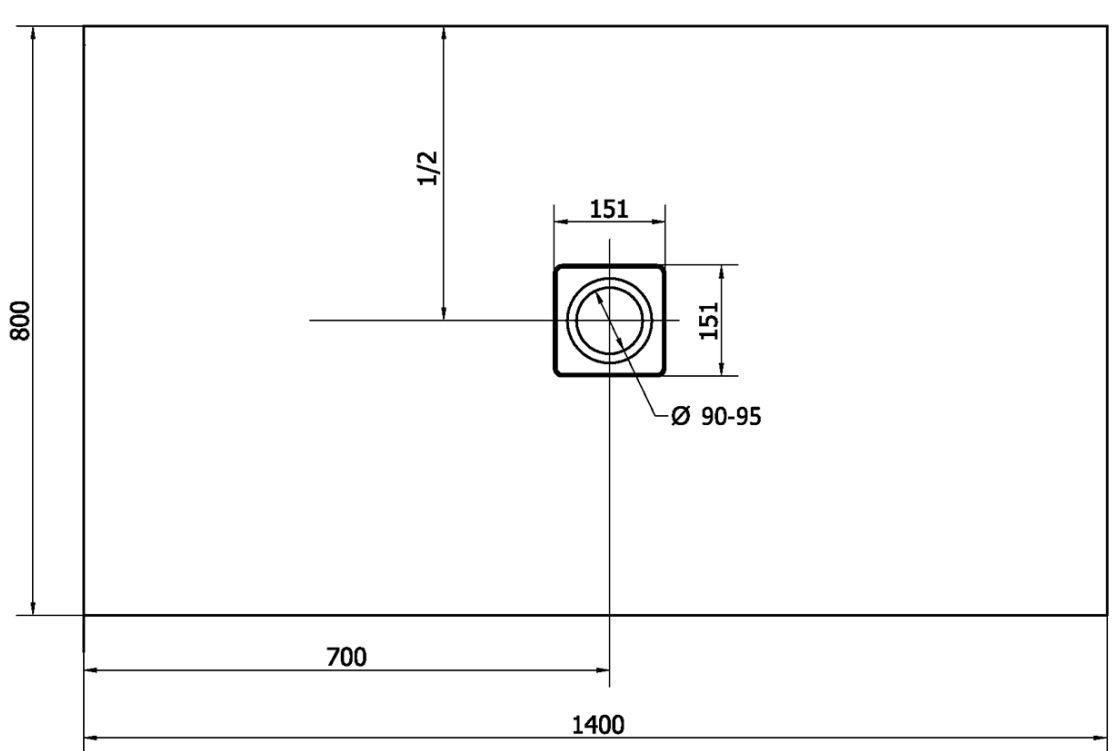

FLEXIA Cast Marble Shower Tray 140x80cm, Cuttable According To Your Req

Order code: 72900

Basic information

Brand: Polysan
Series: FLEXIA

Size

Length: 1400 mm
Width: 800 mm
Height: 30 mm

Properties

Colour: White
Material: Cast marble
Shape: Rectangular
Waste diameter: 90 mm
Weight / Piece: 63.0 kg
Packaging: 1 Piece
Warranty: 2 years

We recommend buy

1 Piece FLEXIA Shower Tray Waste Ø 90mm, DN40, brushed stainless steel (Order code: 17731)

Technical sheet

----- STRANA ŘEZU
CUTTED EDGE