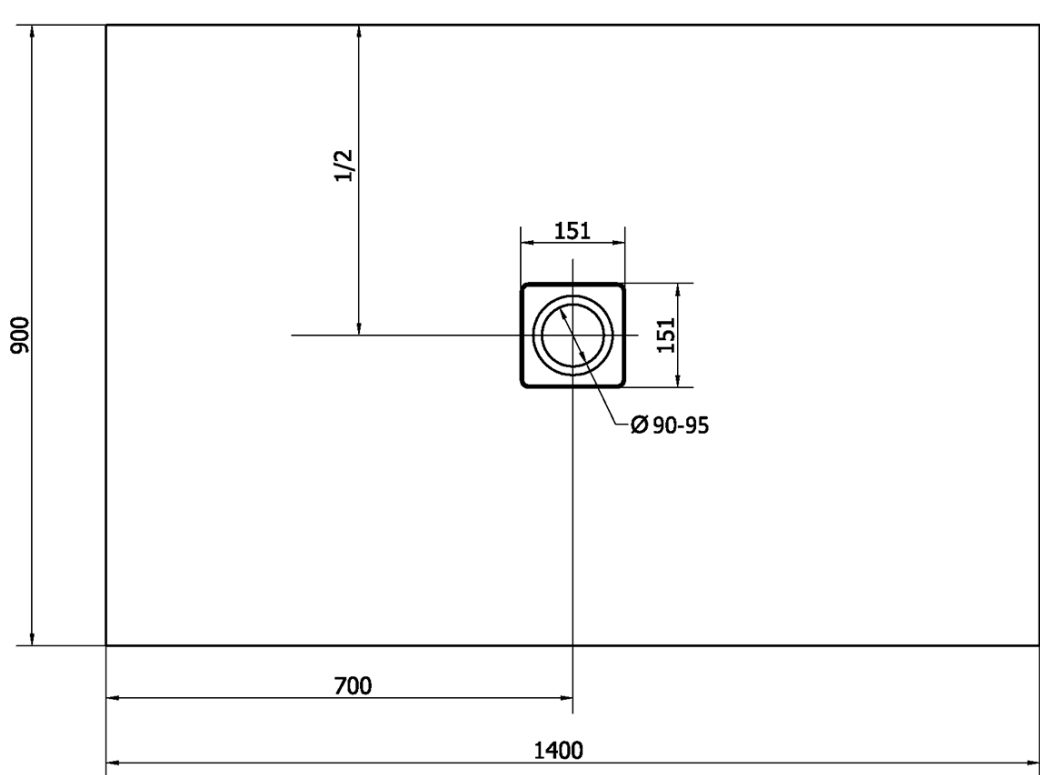

FLEXIA Cast Marble Shower Tray 140x90cm, Cuttable According To Your Req

Order code: 72897

Basic information

Brand: Polysan
Series: FLEXIA

Size

Length: 1400 mm
Width: 900 mm
Height: 30 mm

Properties

Colour: White
Material: Cast marble
Shape: Rectangular
Waste diameter: 90 mm
Weight / Piece: 71.0 kg
Packaging: 1 Piece
Warranty: 2 years

We recommend buy

1 Piece FLEXIA Shower Tray Waste Ø 90mm, DN40, brushed stainless steel (Order code: 17731)

FLEXIA Cast Marble Shower Tray 140x90cm,
Cuttable According To Your Req

Technical sheet

----- STRANA ŘEZU
CUTTED EDGE