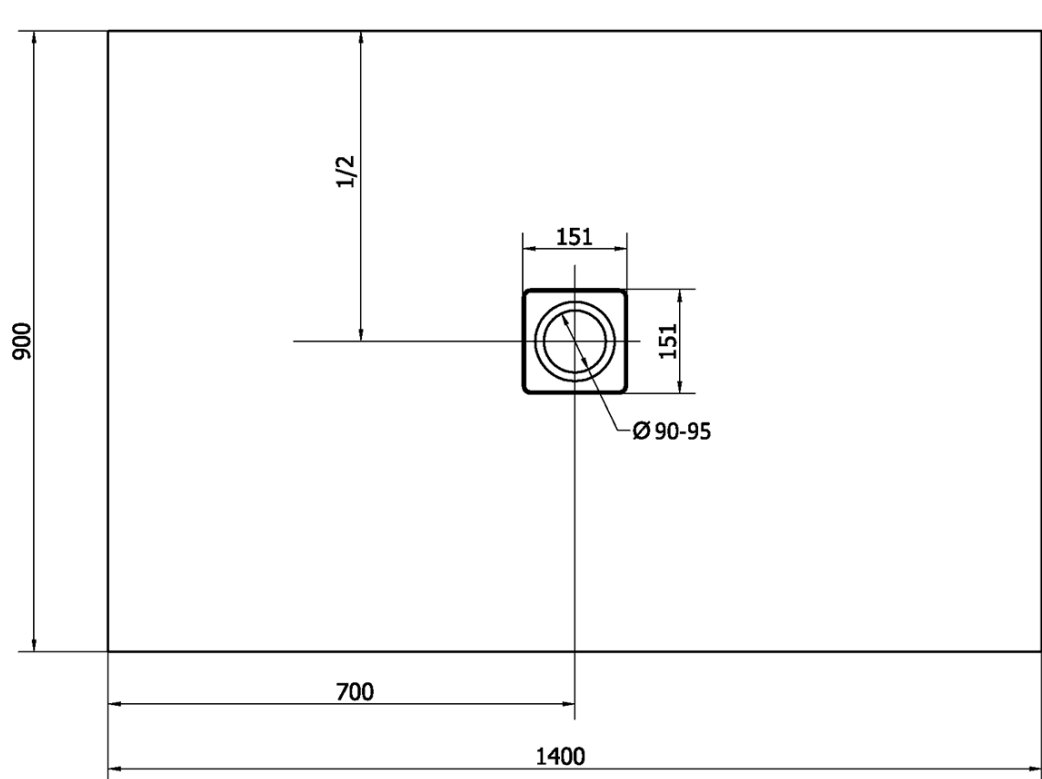

FLEXIA Cast Marble Shower Tray 140x90cm, Cuttable According To Your Req

Order code: 72897

Basic information

Brand: Polysan
Series: FLEXIA

Size

Length: 1400 mm
Width: 900 mm
Height: 30 mm

Properties

Colour: White
Material: Cast marble
Shape: Rectangular
Waste diameter: 90 mm
Weight / Piece: 71.0 kg
Packaging: 1 Piece
Warranty: 2 years

We recommend buy

1 Piece FLEXIA Shower Tray Waste Ø 90mm, DN40, brushed stainless steel (Order code: 17731)

FLEXIA Cast Marble Shower Tray 140x90cm,
Cuttable According To Your Req

Technical sheet

----- STRANA ŘEZU
CUTTED EDGE