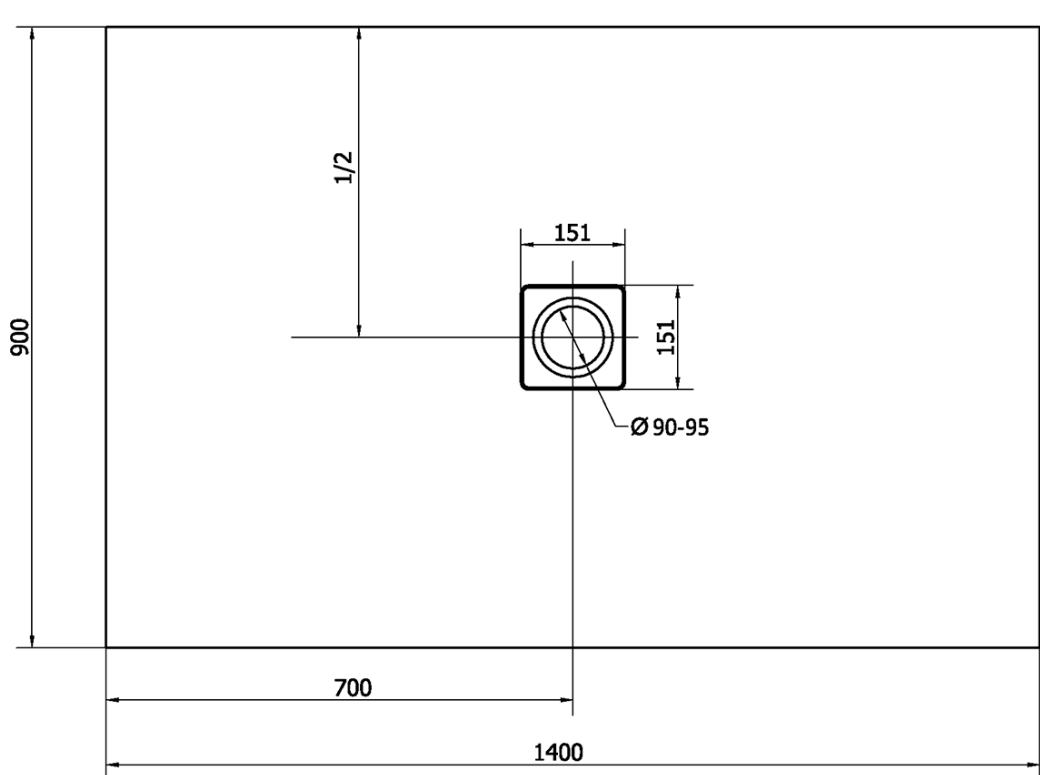

FLEXIA Cast Marble Shower Tray 140x90cm, Cuttable According To Your Req

Order code: 72897

Basic information

Brand: Polysan
Series: FLEXIA

Size

Length: 1400 mm
Width: 900 mm
Height: 30 mm

Properties

Colour: White
Material: Cast marble
Shape: Rectangular
Waste diameter: 90 mm
Weight / Piece: 71.0 kg
Packaging: 1 Piece
Warranty: 2 years

We recommend buy

1 Piece FLEXIA Shower Tray Waste Ø 90mm, DN40, brushed stainless steel (Order code: 17731)

FLEXIA Cast Marble Shower Tray 140x90cm,
Cuttable According To Your Req

Technical sheet

----- STRANA ŘEZU
CUTTED EDGE