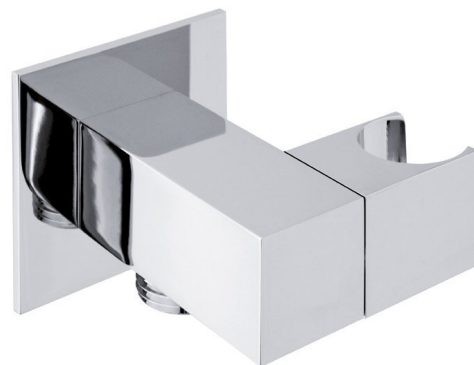

Handshower Holder, square, adjustable, with shower outlet, Chrome

Order code: SG301

Basic information

Brand: Sapho

Size

Height: 50 mm

Depth: 71 mm

Properties

Colour: Chrome

Material: Brass

Shape: Square

Installation: Wall-mounted

Equipment: Rotary spout

Weight / Piece: 0.57 kg

Packaging: 1 Piece

Warranty: 2 years

Spare parts

Square Rosette G1/2", 50x50 mm, chrome (Order code: SG408S)

Technical sheet