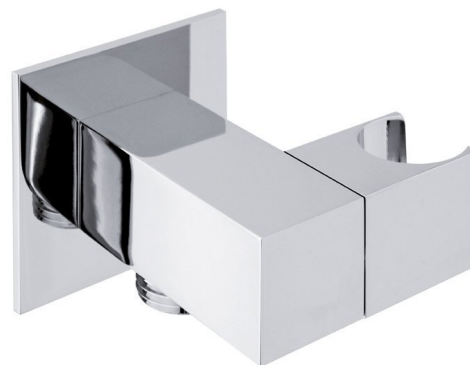

Handshower Holder, square, adjustable, with shower outlet, Chrome

Order code: SG301

Basic information

Brand: Sapho

Size

Height: 50 mm

Depth: 71 mm

Properties

Colour: Chrome

Material: Brass

Shape: Square

Installation: Wall-mounted

Equipment: Rotary spout

Weight / Piece: 0.57 kg

Packaging: 1 Piece

Warranty: 2 years

Spare parts

Square Rosette G1/2", 50x50 mm, chrome (Order code: SG408S)

Technical sheet