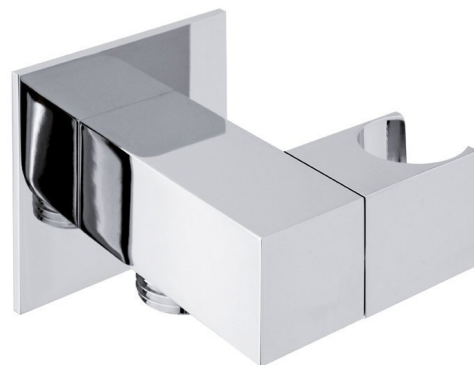

# Handshower Holder, square, adjustable, with shower outlet, Chrome

**Order code:** SG301

## Size

**Height:** 50 mm

**Depth:** 71 mm

## Properties

**Colour:** Chrome

**Material:** Brass

**Shape:** Square

**Installation:** Wall-mounted

**Equipment:** Rotary spout

**Weight / Piece:** 0.57 kg

**Packaging:** 1 Piece

## Spare parts

Square Rosette G1/2", 50x50 mm, chrome (Order code: SG408S)

Technical sheet