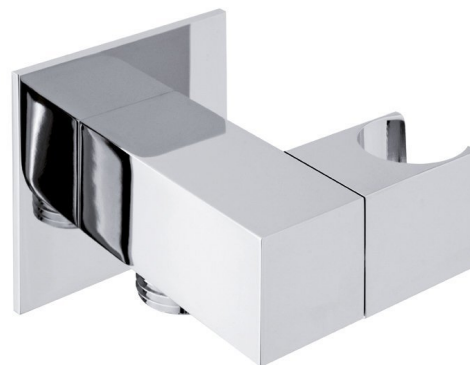

# Handshower Holder, square, adjustable, with shower outlet, Chrome

**Order code:** SG301

## Size

**Height:** 50 mm

**Depth:** 71 mm

## Properties

**Colour:** Chrome

**Material:** Brass

**Shape:** Square

**Installation:** Wall-mounted

**Equipment:** Rotary spout

**Weight / Piece:** 0.57 kg

**Packaging:** 1 Piece

## Spare parts

Square Rosette G1/2", 50x50 mm, chrome (Order code: SG408S)

Technical sheet