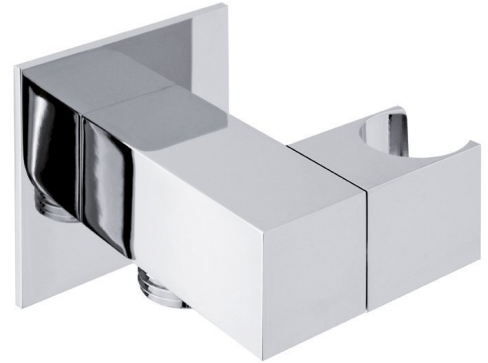

Handshower Holder, square, adjustable, with shower outlet, Chrome**Order code:** SG301**Size**

Height: 50 mm

Depth: 71 mm

Properties

Colour: Chrome

Material: Brass

Warranty: 2 years

**Technical sheet**