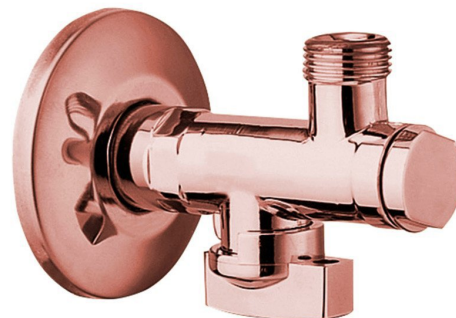

Angle Valve 1/2"x 3/8", pink gold

Order code: 2020RZL

Basic information

Brand: Sapho
Series: ANTEA

Properties

Colour: Pink gold
Material: Brass
Thread size: 1/2"x3/8"
Equipment: With filter
Weight / Piece: 0.27 kg
Packaging: 1 Piece
Warranty: 2 years