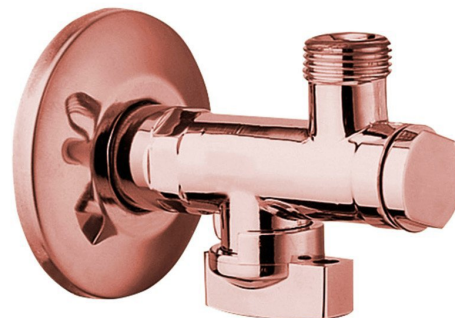

Angle Valve 1/2"x 3/8", pink gold

Order code: 2020RZL

Basic information

Brand: Sapho
Series: ANTEA

Properties

Colour: Pink gold
Material: Brass
Thread size: 1/2"x3/8"
Equipment: With filter
Weight / Piece: 0.27 kg
Packaging: 1 Piece
Warranty: 2 years