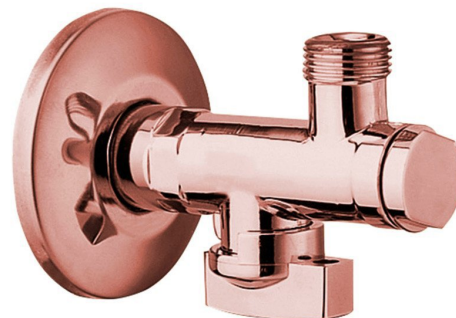

Angle Valve 1/2"x 3/8", pink gold

Order code: 2020RZL

Basic information

Brand: Sapho

Series: ANTEA

Properties

Colour: Pink gold

Material: Brass

Thread size: 1/2"x3/8"

Equipment: With filter

Weight / Piece: 0.27 kg

Packaging: 1 Piece

Warranty: 2 years

Technical sheet