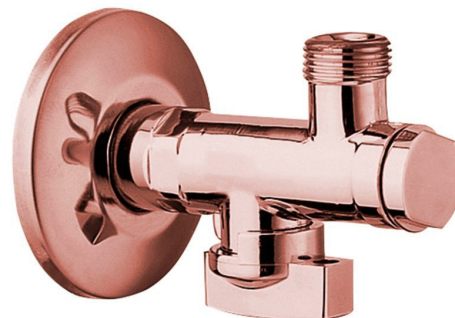

Angle Valve 1/2"x 3/8", pink gold

Order code: 2020RZL

Basic information

Brand: Sapho

Series: ANTEA

Properties

Colour: Pink gold

Material: Brass

Thread size: 1/2"x3/8"

Equipment: With filter

Weight / Piece: 0.27 kg

Packaging: 1 Piece

Warranty: 2 years

Technical sheet