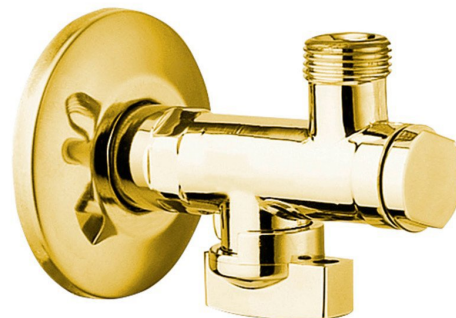

## Angle Valve 1/2"x 3/8", gold

Order code: 2020ZL

### Basic information

Brand: Sapho  
Series: ANTEA

### Properties

Colour: Gold  
Material: Brass  
Thread size: 1/2"x3/8"  
Equipment: With filter  
Weight / Piece: 0.27 kg  
Packaging: 1 Piece  
Warranty: 2 years

Technical sheet