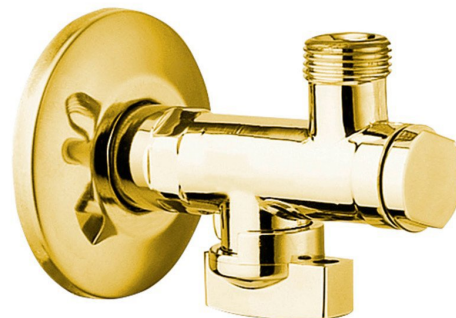

Angle Valve 1/2"x 3/8", gold

Order code: 2020ZL

Basic information

Brand: Sapho
Series: ANTEA

Properties

Colour: Gold
Material: Brass
Thread size: 1/2"x3/8"
Equipment: With filter
Weight / Piece: 0.27 kg
Packaging: 1 Piece
Warranty: 2 years