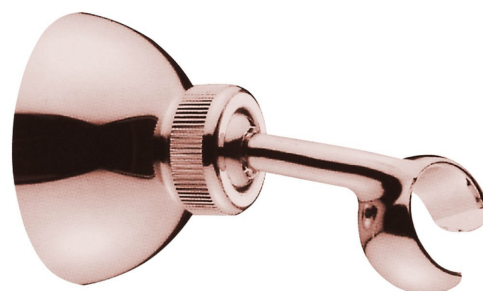

## Adjustable Shower Bracket/Holder, pink gold

Order code: SUP27

### Size

Diameter: 65 mm

Width: 65 mm

Height: 65 mm

Depth: 99 mm

### Properties

Colour: Pink gold

Material: Brass

Shape: Retro

Installation: Wall-mounted

Equipment: Rotary spout

Weight / Piece: 0.31 kg

Packaging: 1 Piece

### Spare parts

UAK 6 bathroom accessories fixing kit, screw 4,5x60 (Order code: 40015)

Technical sheet