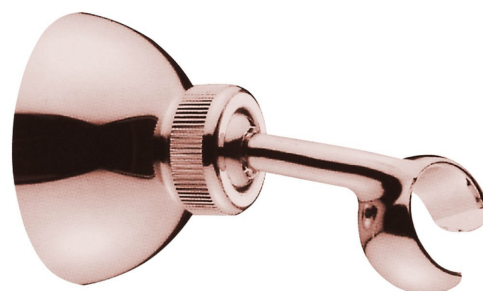

Adjustable Shower Bracket/Holder, pink gold

Order code: SUP27

Basic information

Brand: Sapho

Size

Diameter: 65 mm

Width: 65 mm

Height: 65 mm

Depth: 99 mm

Properties

Colour: Pink gold

Material: Brass

Shape: Retro

Installation: Wall-mounted

Equipment: Rotary spout

Weight / Piece: 0.31 kg

Packaging: 1 Piece

Warranty: 2 years

Spare parts

UAK 6 bathroom accessories fixing kit, screw 4,5x60 (Order code: 40015)

Technical sheet