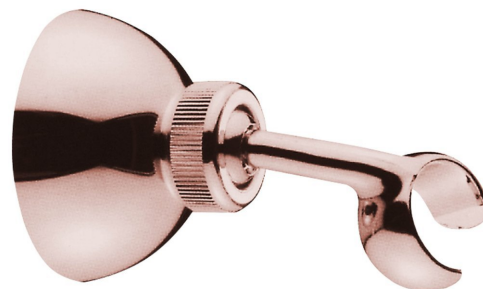

Adjustable Shower Bracket/Holder, pink gold

 **SAPHO**

Order code: SUP27

Size

Diameter: 65 mm

Width: 65 mm

Height: 65 mm

Depth: 99 mm

Properties

Colour: Pink gold

Material: Brass

Warranty: 2 years

Technical sheet