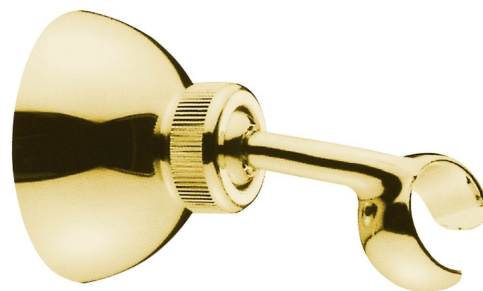

Adjustable Shower Bracket/Holder, gold

Order code: SUP25

Size

Diameter: 65 mm

Width: 65 mm

Height: 65 mm

Depth: 99 mm

Properties

Colour: Gold

Material: Brass

Warranty: 2 years

Technical sheet