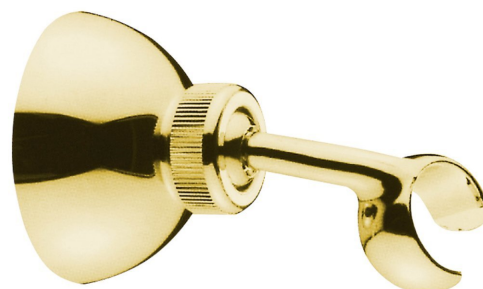

Adjustable Shower Bracket/Holder, gold

 **SAPHO**

Order code: SUP25

Size

Diameter: 65 mm

Width: 65 mm

Height: 65 mm

Depth: 99 mm

Properties

Colour: Gold

Material: Brass

Warranty: 2 years

Technical sheet