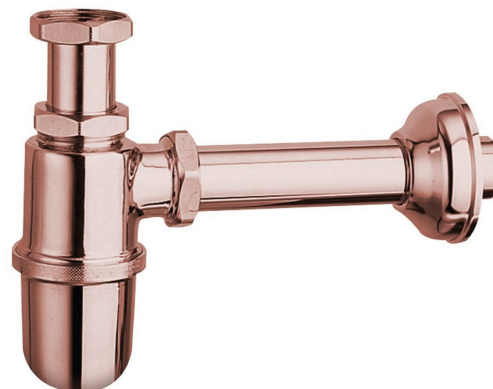

Order code: 9597

**Basic information**

Brand: Sapho  
Series: ANTEA

**Properties**

Colour: Pink gold  
Material: Brass  
Waste diameter: 32 mm  
Thread size: 5/4"  
Weight / Piece: 1.05 kg  
Packaging: 1 Piece  
Warranty: 2 years