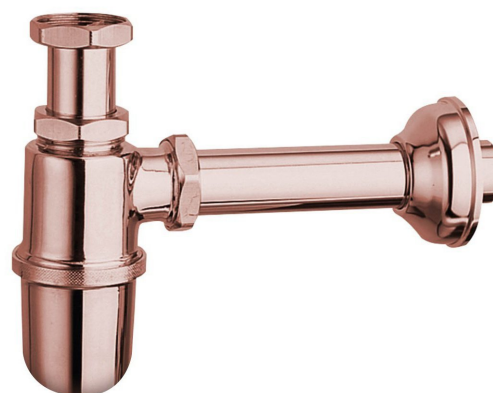

Order code: 9597

**Basic information**

Brand: Sapho  
Series: ANTEA

**Properties**

Colour: Pink gold  
Material: Brass  
Waste diameter: 32 mm  
Thread size: 5/4"  
Weight / Piece: 1.05 kg  
Packaging: 1 Piece  
Warranty: 2 years