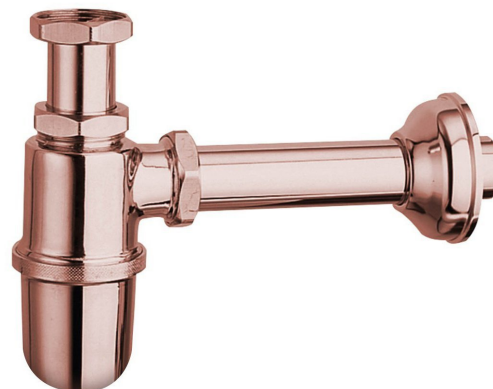

Order code: 9597

Basic information

Brand: Sapho
Series: ANTEA

Properties

Colour: Pink gold
Material: Brass
Waste diameter: 32 mm
Thread size: 5/4"
Weight / Piece: 1.05 kg
Packaging: 1 Piece
Warranty: 2 years