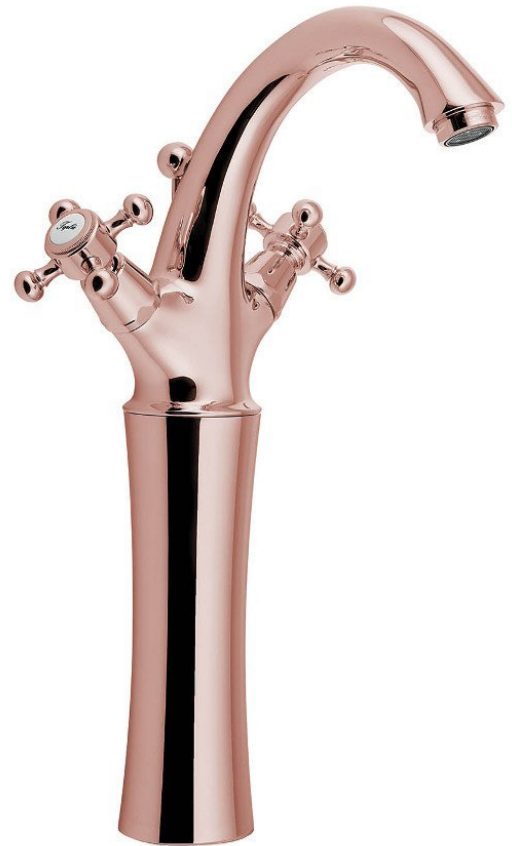

ANTEA Washbasin Mixer Tap high with Pop Up Waste (H) 300mm, pink gold

Order code: 3277L

Basic information

Brand: Sapho
Series: ANTEA

Size

Width: 172 mm
Height: 345 mm
Depth: 140 mm

Properties

Colour: Pink gold
Material: Brass
Shape: Retro
Installation: Freestanding
Type of control: Knob
Spout Height: 300 mm
Equipment: Including waste
Weight / Piece: 3.54 kg
Packaging: 1 Piece
Warranty: 6 years

Spare parts

ANTEA indicates of hot and cold water, pair, EN (Hot+Cold) (Order code: NDANTEA-HOT+COLD)

Closing ceramic top 1/2", 8/20, right, Axia, Airtech, Epoca, Antea (Order code: VIT003)

ANTEA indicates of hot and cold water, pair, IT (Caldo/Freddo) (Order code: NDANTEA-CALDO+FREDDO)

ANTEA Washbasin Mixer Tap high with Pop Up Waste
(H) 300mm, pink gold

Technical sheet