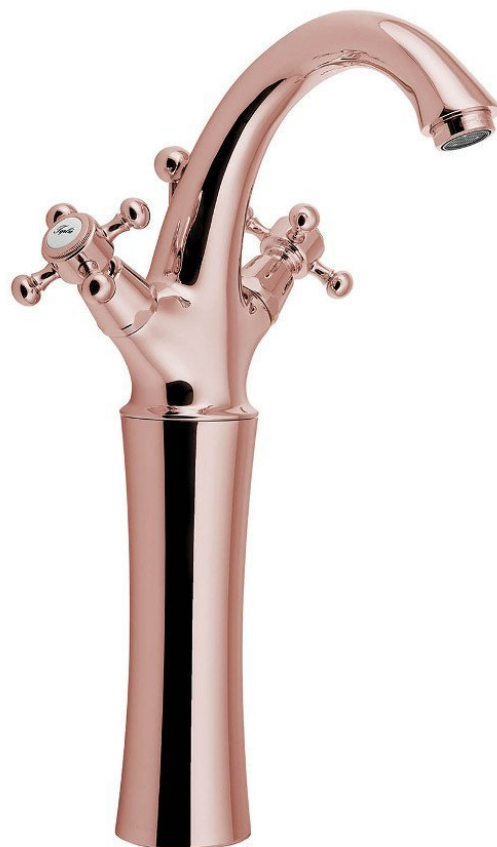

ANTEA Washbasin Mixer Tap high with Pop Up Waste (H) 300mm, pink gold

Order code: 3277L

Basic information

Brand: Sapho
Series: ANTEA

Size

Width: 172 mm
Height: 345 mm
Depth: 140 mm

Properties

Colour: Pink gold
Material: Brass
Shape: Retro
Installation: Freestanding
Type of control: Knob
Spout Height: 300 mm
Equipment: Including waste
Weight / Piece: 3.54 kg
Packaging: 1 Piece
Warranty: 6 years

Spare parts

ANTEA indicates of cold water, CZ (Order code: NDANTEA-STUDENÁ)

ANTEA indicates of hot water, CZ (Order code: NDANTEA-TEPLÁ)

ANTEA indicates of hot and cold water, pair, EN (Hot+Cold) (Order code: NDANTEA-HOT+COLD)

Closing ceramic top 1/2", 8/20, right, Axia, Airtech, Epoca, Antea (Order code: VIT003)

ANTEA indicates of hot and cold water, pair, IT (Caldo/Freddo) (Order code: NDANTEA-CALDO+FREDDO)

ANTEA Washbasin Mixer Tap high with Pop Up Waste
(H) 300mm, pink gold